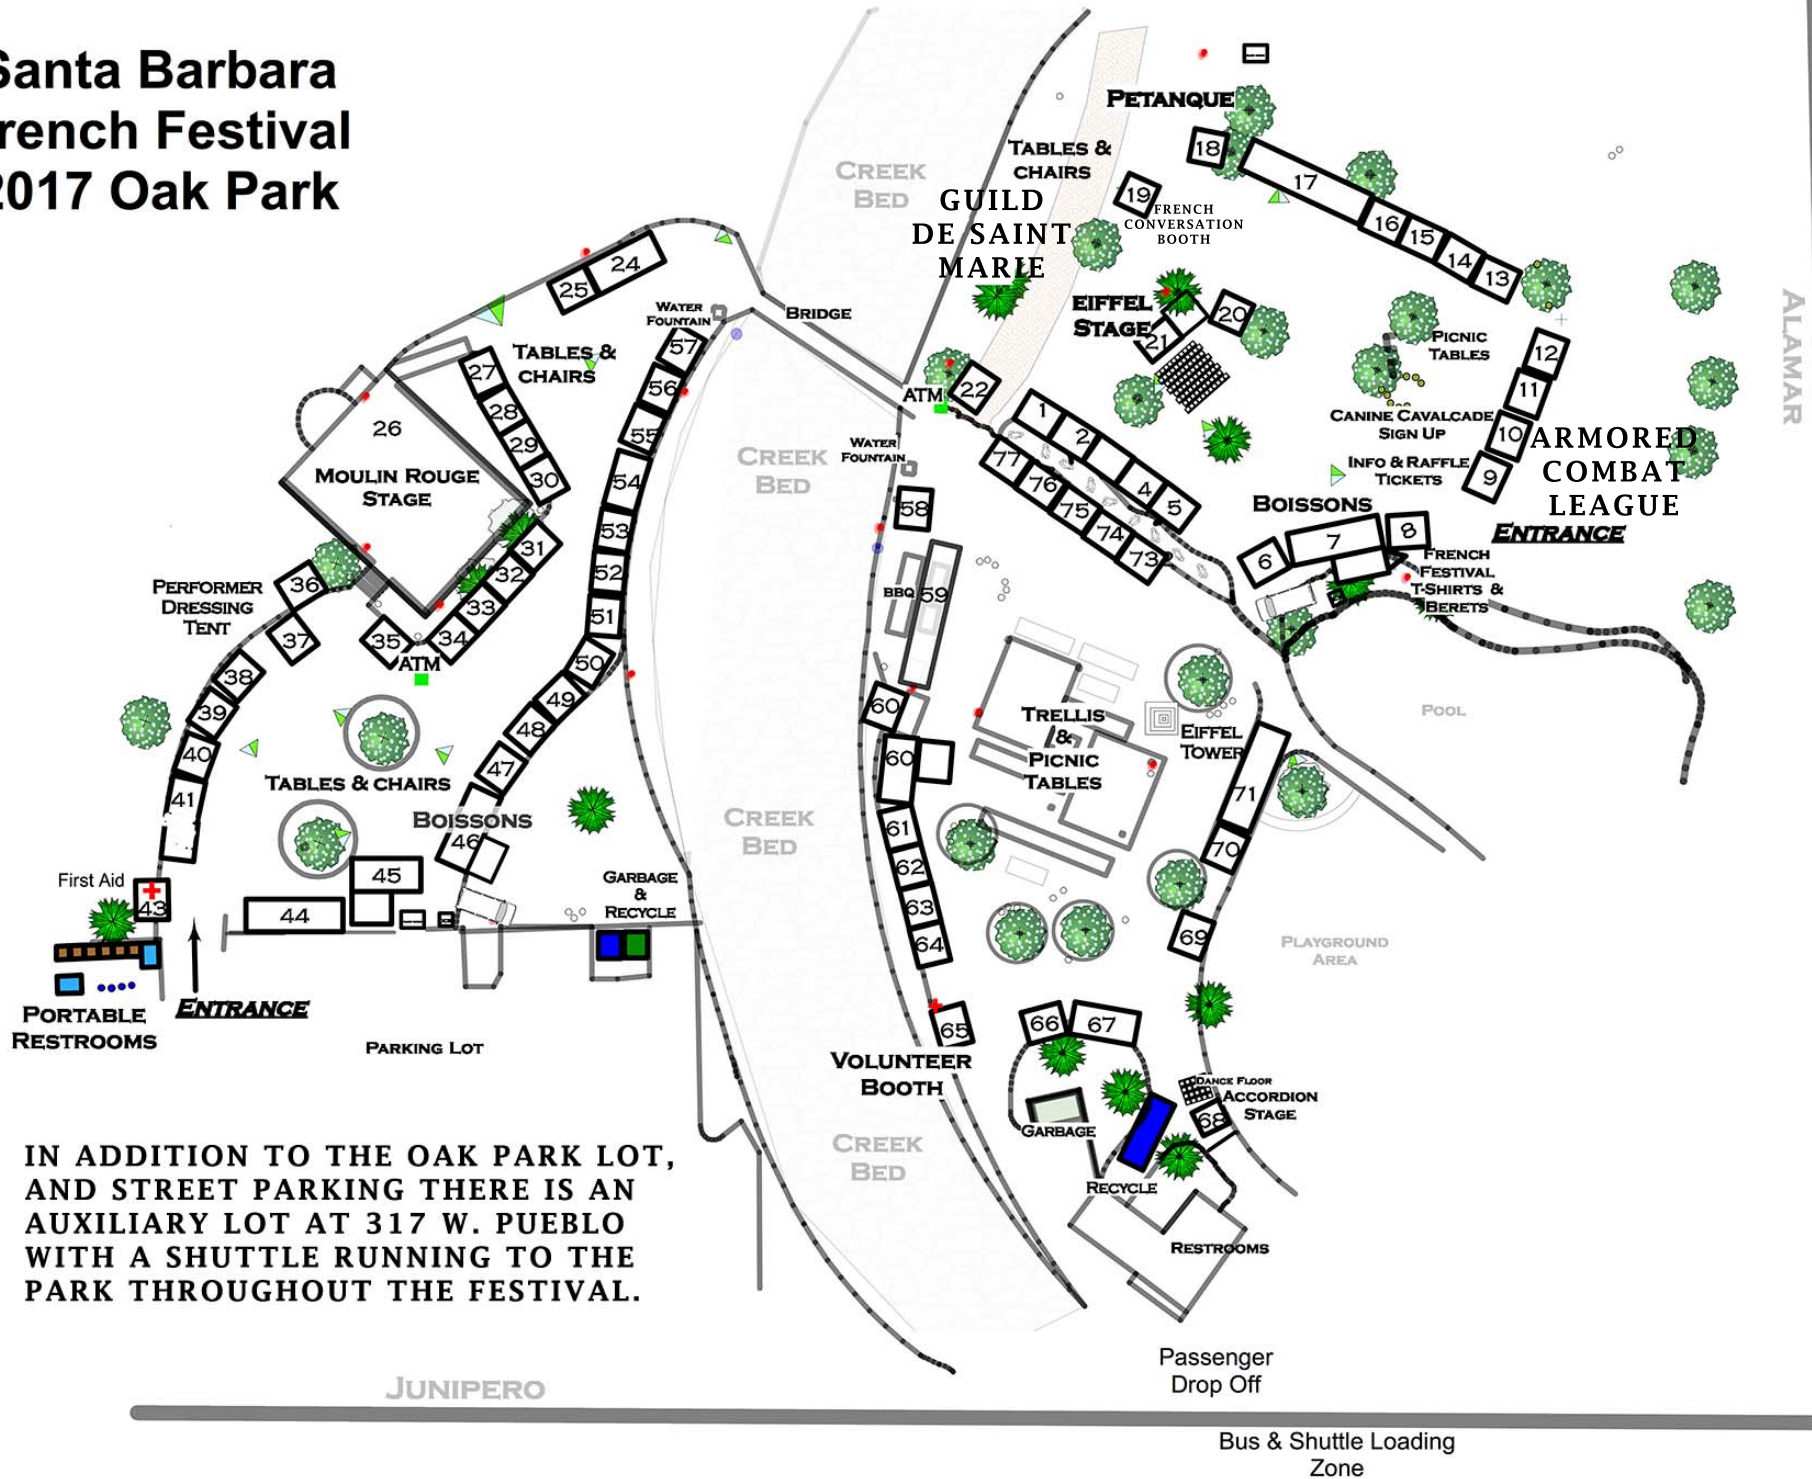

# Santa Barbara French Festival 2017 Oak Park

IN ADDITION TO THE OAK PARK LOT,  
AND STREET PARKING THERE IS AN  
AUXILIARY LOT AT 317 W. PUEBLO  
WITH A SHUTTLE RUNNING TO THE  
PARK THROUGHOUT THE FESTIVAL.

Bus & Shuttle Loading  
Zone